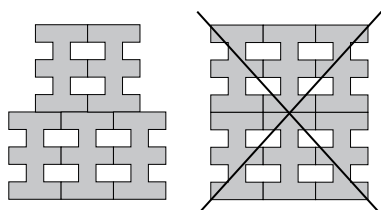

## General information

|               |   |
|---------------|---|
| collection    | Brac  |
| design        | Nathalie Du Pasquier, 2019  |
| production    | Artisanal   |
| material      | Extruded terracotta   |
| thickness     | 10 cm   |
| nominal sizes | 13x22x10 cm   |
| specification | <p>Artisanal extruded partition elements, 10cm thick.<br/>           5 colours: Argilla (natural finishing), Bianco, Salvia, Marrone, Nero (glossy painted finishing)<br/>           3 different laying patterns are possible (see attached document).</p> <p>This product is suitable for both residential and commercial areas, to be installed in walls with height of 4mt. These elements must in any case comply with the technical standards of construction regulation, applicable in the country where they are installed. For the Italian national territory, in particular, they should comply with standard NTC 2018 DECRETO MIN 27/01.<br/>           In order to achieve an optimal aesthetic outcome we advise to install BRAC using our wooden profile. The profile is painted and suitable for outdoor use. A top profile with removable sides is provided for ceiling fixing.<br/>           As complementary pieces Mutina provide the Mutina sealant, EC 1 plus for VOC emissions.<br/>           For installation process see the installation video available on <a href="http://www.mutina.it">www.mutina.it</a> for Celosia (soon available for BRAC and anyway same procedure)</p> <p>The product is suitable for indoor and outdoor areas complying with UNI EN 772-22 marked "F1-moderate exposure"</p> |
| patents       | Registered design n° 007510870-0041/0044 – date of registration: 14/01/2020   |
| category      | UNI 11128/2004  |

laying scheme 1  
42 pcs / sqm

laying scheme 2  
42 pcs / sqm

laying scheme 3  
35 pcs / sqm

For security reasons only staggered installation is strictly allowed.