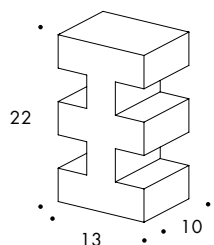

## General information

|               |   |
|---------------|---|
| collection    | Brac  |
| design        | Nathalie Du Pasquier, 2019  |
| production    | Artisanal   |
| material      | Extruded terracotta   |
| thickness     | 10 cm   |
| nominal sizes | 13x22x10 cm   |
| specification | <p>Artisanal extruded partition elements, 10cm thick.<br/>           5 colours: Argilla (natural finishing), Bianco, Salvia, Marrone, Nero (glossy painted finishing)<br/>           3 different laying patterns are possible (see attached document).</p> <p>This product is suitable for both residential and commercial areas, to be installed in walls with height of 4mt. These elements must in any case comply with the technical standards of construction regulation, applicable in the country where they are installed. For the Italian national territory, in particular, they should comply with standard NTC 2018 DECRETO MIN 27/01.<br/>           In order to achieve an optimal aesthetic outcome we advise to install BRAC using our wooden profile. The profile is painted and suitable for outdoor use. A top profile with removable sides is provided for ceiling fixing.<br/>           As complementary pieces Mutina provide the Mutina sealant, EC 1 plus for VOC emissions.<br/>           For installation process see the installation video available on <a href="http://www.mutina.it">www.mutina.it</a> for Celosia (soon available for BRAC and anyway same procedure)</p> <p>The product is suitable for indoor and outdoor areas complying with UNI EN 772-22 marked "F1-moderate exposure"</p> |
| patents       | Registered design n° 007510870-0041/0044 – date of registration: 14/01/2020   |
| category      | UNI 11128/2004  |