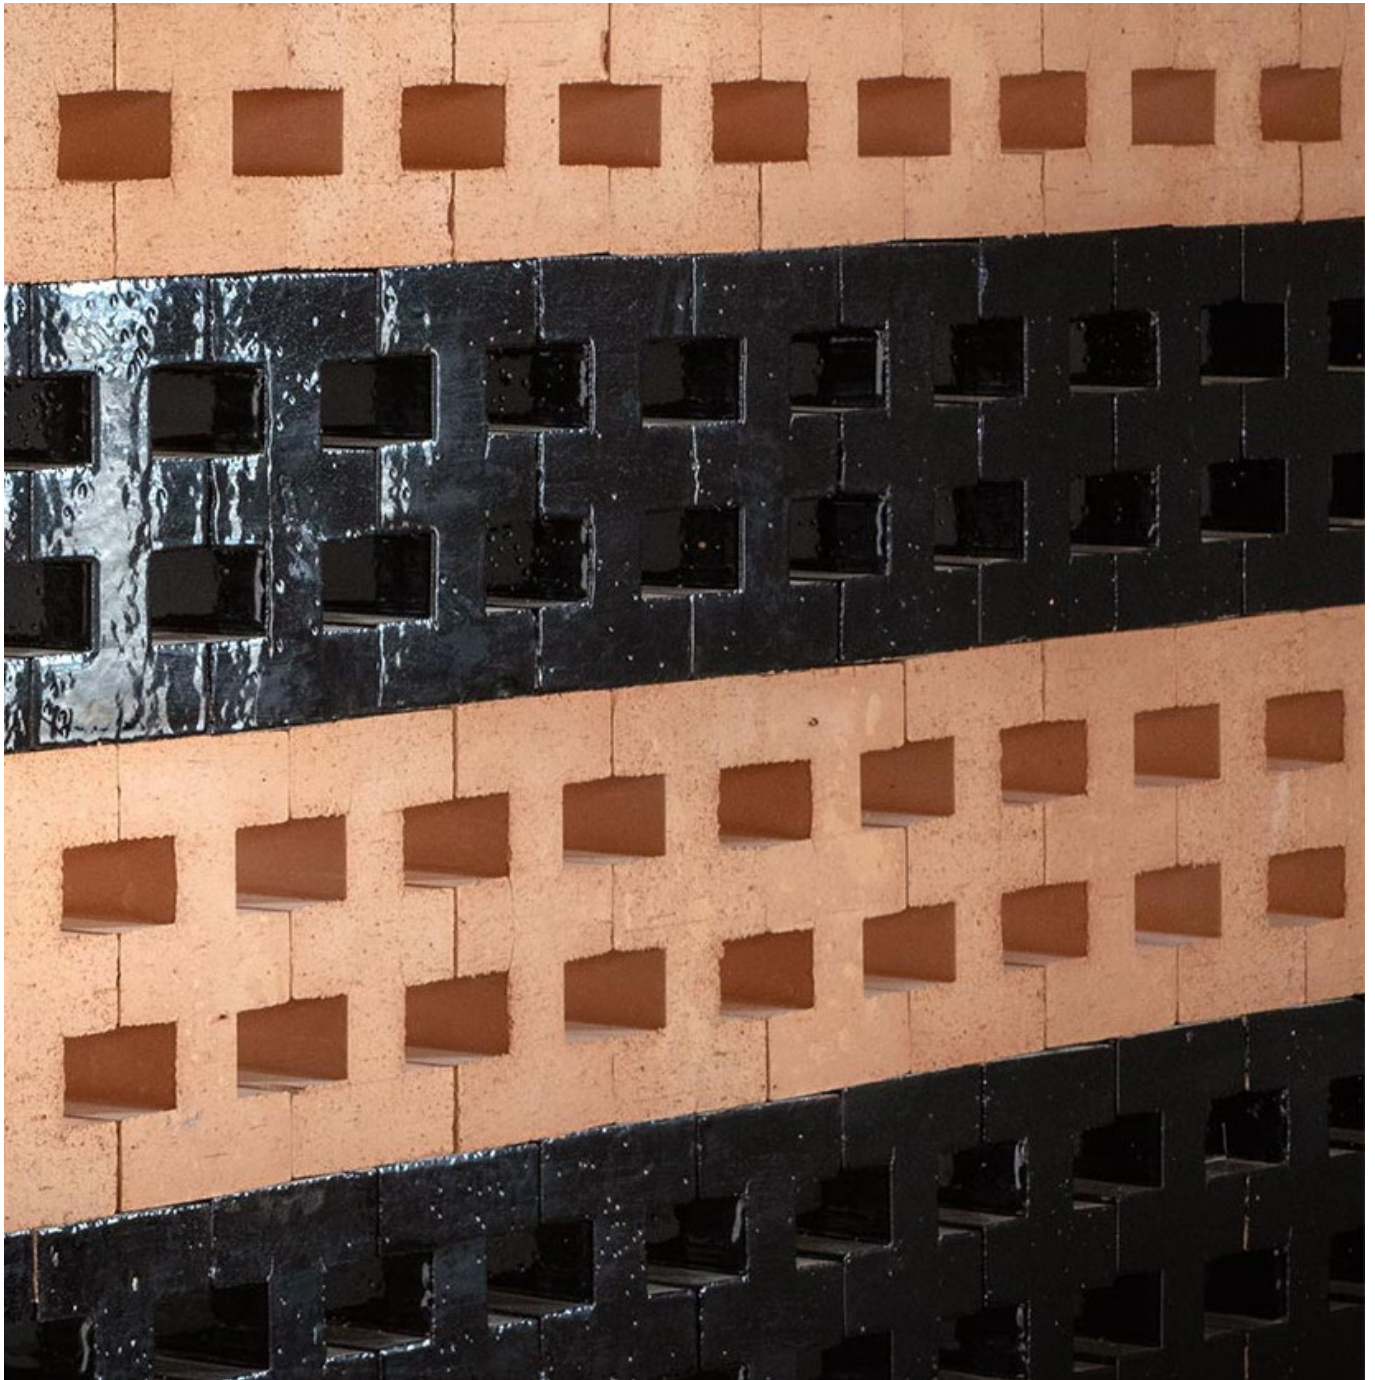

# Mutina

## Brac

by Nathalie Du Pasquier

## General information

|               |   |
|---------------|---|
| collection    | Brac  |
| design        | Nathalie Du Pasquier, 2019  |
| production    | Artisanal   |
| material      | Extruded terracotta   |
| thickness     | 10 cm   |
| nominal sizes | 13x22x10 cm   |
| specification | <p>Artisanal extruded partition elements, 10cm thick.<br/>           5 colours: Argilla (natural finishing), Bianco, Salvia, Marrone, Nero (glossy painted finishing)<br/>           3 different laying patterns are possible (see attached document).</p> <p>This product is suitable for both residential and commercial areas, to be installed in walls with height of 4mt. These elements must in any case comply with the technical standards of construction regulation, applicable in the country where they are installed. For the Italian national territory, in particular, they should comply with standard NTC 2018 DECRETO MIN 27/01.<br/>           In order to achieve an optimal aesthetic outcome we advise to install BRAC using our wooden profile. The profile is painted and suitable for outdoor use. A top profile with removable sides is provided for ceiling fixing.<br/>           As complementary pieces Mutina provide the Mutina sealant, EC 1 plus for VOC emissions.<br/>           For installation process see the installation video available on <a href="http://www.mutina.it">www.mutina.it</a> for Celosia (soon available for BRAC and anyway same procedure)</p> <p>The product is suitable for indoor and outdoor areas complying with UNI EN 772-22 marked "F1-moderate exposure"</p> |
| patents       | Registered design n° 007510870-0041/0044 – date of registration: 14/01/2020   |
| category      | UNI 11128/2004  |

## Colors

Argilla

Bianco

Nero

Salvia

Marrone