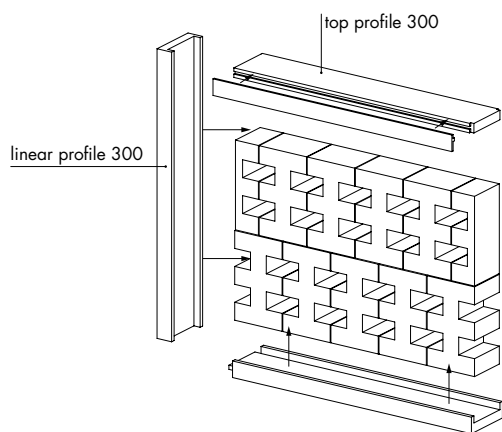

complementary pieces

To make the installation of these items easier, a Mutina sealant is now available: an organic and eco-friendly sealing material, which is sold separately.